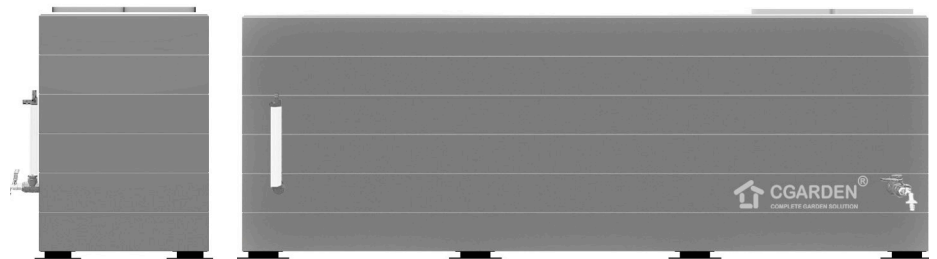

Designation: **ESSÊNCIA** (6 modules)
Ref.^a : CGR01006

Colour:
RW-Red Wood
CH-Chocolate
NE-Dark Black

Reference item example:
Range **ESSÊNCIA**, colour chocolate: CGR01006CH

Technical Specifications

Width: 71,2 cm
Width with tap: 87,2 cm
Length: 255 cm
Height: 91 cm
Empty weight: 145 Kg

Planting capacity: 362 L (5x68 L + 2x11 L)

Water storage capacity: 480 L (6x80 L)

Composting capacity: 45 L (2x22,5 L)

Planting area: 1,25 m²

Estimated weight vs. Amount

Composting boxes	100%	100%	100%	100%
Planting boxes	100%	100%	100%	100%
Water storage boxes	25%	50%	75%	100%
ESTIMATED TOTAL WEIGHT	~620Kg	~740Kg	~860Kg	~980Kg

1 module

Area 2x 0,10 m²

5 modules

Area 5x 0,21 m²