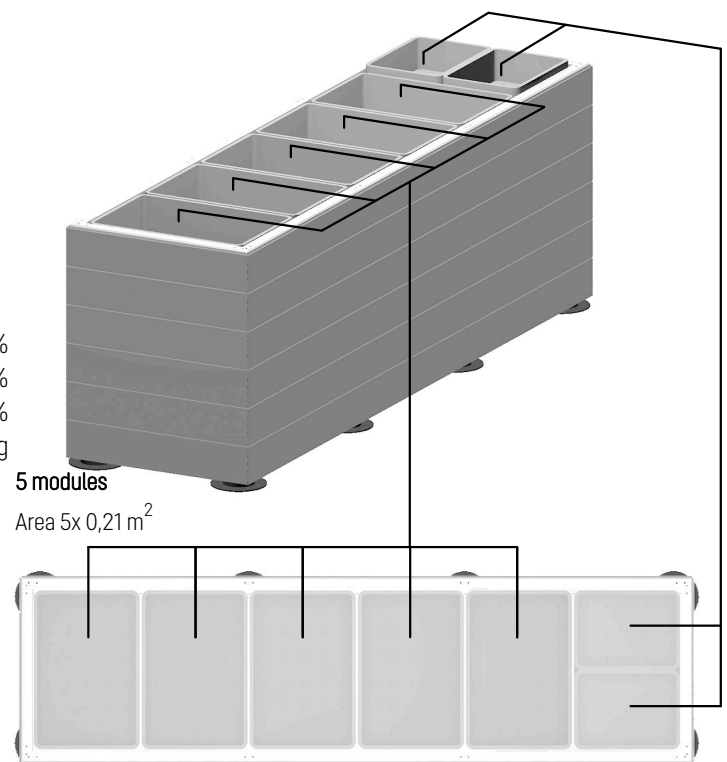

Designation: **ESSÊNCIA** (6 modules)
Ref.^a : CGR01006

Colour:
RW-Red Wood
CH-Chocolate
NE-Dark Black

Reference item example:
Range **ESSÊNCIA**, colour chocolate: CGR01006CH

Technical Specifications

Width: 71,2 cm
Width with tap: 87,2 cm
Length: 255 cm
Height: 91 cm
Empty weight: 145 Kg

Planting capacity: 362 L (5x68 L + 2x11 L)

Water storage capacity: 480 L (6x80 L)

Composting capacity: 45 L (2x22,5 L)

Planting area: 1,25 m²

Estimated weight vs. Amount

Composting boxes	100%	100%	100%	100%
Planting boxes	100%	100%	100%	100%
Water storage boxes	25%	50%	75%	100%
ESTIMATED TOTAL WEIGHT	~620Kg	~740Kg	~860Kg	~980Kg

1 module

Area 2x 0,10 m²

5 modules

Area 5x 0,21 m²