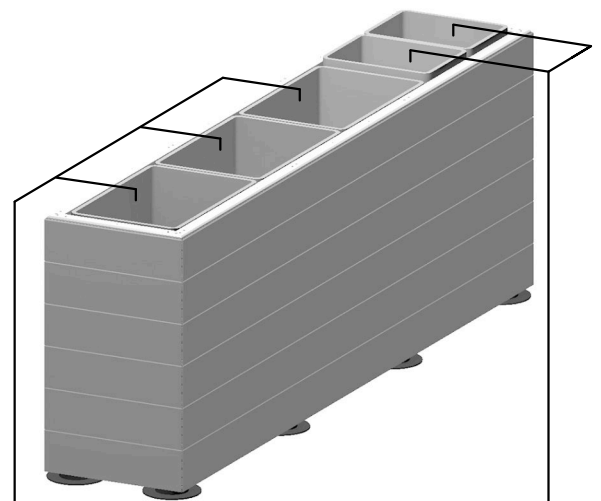

Technical Specifications

Width: 51,2 cm

Width with tap: 67,2 cm

Length: 255 cm

Height: 91 cm

Empty weight: 123 Kg

Planting capacity: 226 L (3x68 L + 2x11 L)

Water storage capacity: 320 L (4x80 L)

Composting capacity: 45 L (2x22,5 L)

Planting area: 0,83 m²

Estimated weight vs. Amount

Composting boxes	100%	100%	100%	100%
Planting boxes	100%	100%	100%	100%
Water storage boxes	25%	50%	75%	100%
ESTIMATED TOTAL WEIGHT	~440Kg	~520Kg	~600Kg	~680Kg

1 module

Area 2x 0,10 m²

3 modules

Area 3x 0,21 m²