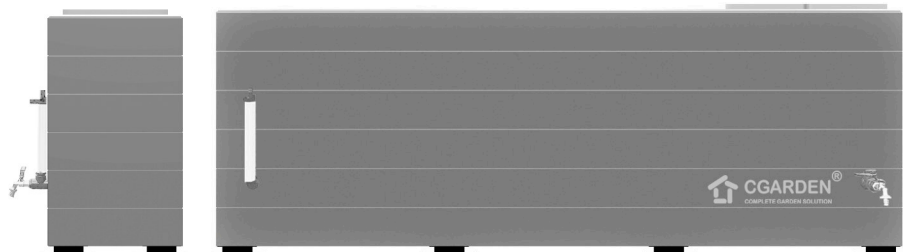

Designation: PURA (4 modules)

Ref.^a: CGR01004

Reference item example:

Range PURA, colour chocolate: CGR01004CH

Colour:

RW-Red Wood

CH-Chocolate

NE-Dark Black

Technical Specifications

Width: 51,2 cm

Width with tap: 67,2 cm

Length: 255 cm

Height: 91 cm

Empty weight: 123 Kg

Planting capacity: 226 L (3x68 L + 2x11 L)

Water storage capacity: 320 L (4x80 L)

Composting capacity: 45 L (2x22,5 L)

Planting area: 0,83 m²

Estimated weight vs. Amount

Composting boxes	100%	100%	100%	100%
Planting boxes	100%	100%	100%	100%
Water storage boxes	25%	50%	75%	100%
ESTIMATED TOTAL WEIGHT	~440Kg	~520Kg	~600Kg	~680Kg